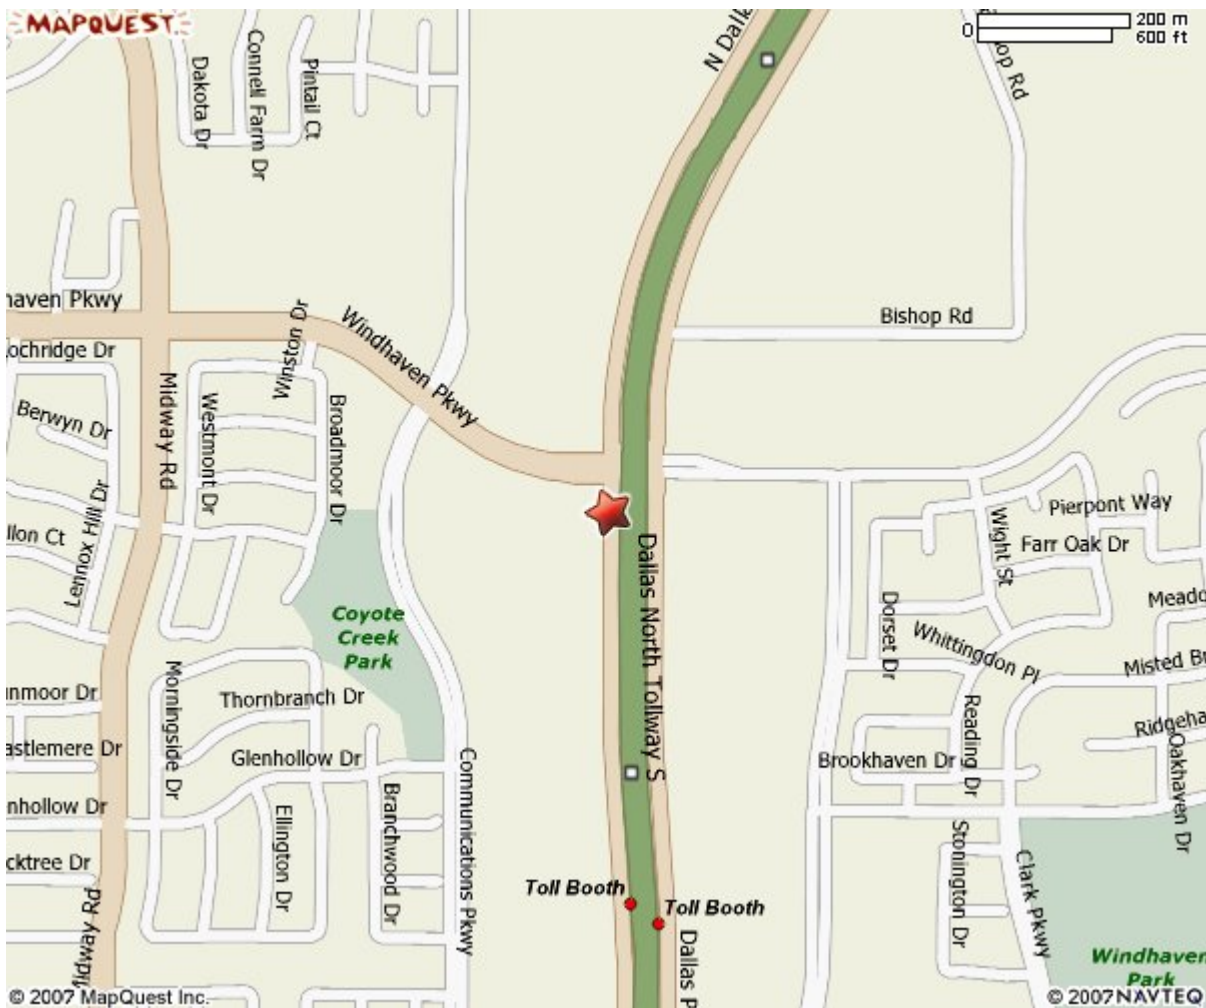

5953 Dallas Pkwy
Plano TX
75093-7878 US

Notes:

We are in Suite 200B. Please contact us at 972/781-2800.

All rights reserved. Use Subject to License/Copyright

This map is informational only. No representation is made or warranty given as to its content. User assumes all risk of use. MapQuest and its suppliers assume no responsibility for any loss or delay resulting from such use.